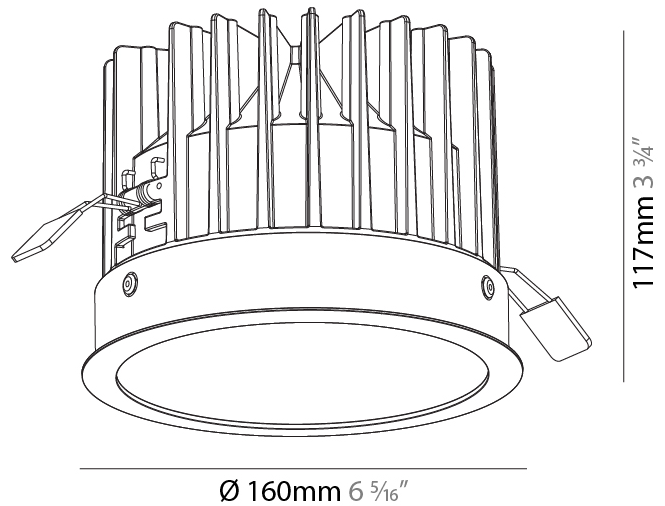

GENERAL

Series: Oiko
Subseries: Oiko Standard
Brand: Prolicht
Division: Architectural
Mounting Type: Recessed
Mounting Location: Ceiling
Subcategory: Downlight

PHYSICAL

Shape: Round
Diameter (mm): 160
Diameter (in): 6 5/16
Height (mm): 117
Height (in): 4 5/8
Ceiling Thickness (mm): 10 / 12.5 / 15
Ceiling Thickness (in): 3/8 or 1/2 or 9/16
Min. Recessing Depth (mm): 130
Min. Recessing Depth (in): 5 1/8
Light Distribution: Downlight
Weight (kg): 0.98
Weight (lbs): 2.16
Fixture Finish: SSR / BKV / CWI / CRY / HAB / UFT / ITA / RUA / FTG / MYG / LOD / PUS / FRO / FUP / KIA / POP / BLS / SPG / MEY / GOH / GUM / CHC / COM / ABZ / JAG / OBR / MOS / ROR
Fixture Material: Aluminum Die Cast
Cut-out Measurements: D. - 155mm / 6 1/8"

ELECTRICAL

Lamp Type: LED (Zhaga Standard)
Input Wattage (W): 36.4
Total Output Wattage (W): 34
Dimming: Tri-Mode (Non-Dimming and Phase Dimming (120Vac only) and 0-10V Dimming)
Driver Included: No
Driver Location: Recessed Housing
Driver Type: Constant Current - Universal
Housing: See components
Input Voltage (V): 120 - 277
Constant Current (MA): 1050

LED

Number of LEDs: 1
Color Temperature (°K): 3000 / 3500 / 4000
Max. Delivered Lumen (lm): 2940 / 3061 / 3123
CRI: >90 CRI
Efficiency (%): 81 / 80 / 75
Lamp Life (hrs): 50000

OPTICAL

Reflector°: 17 / 30 / 50

RATINGS AND CERTIFICATIONS

Certified By: Certified for North American Standards
IP rating: IP20