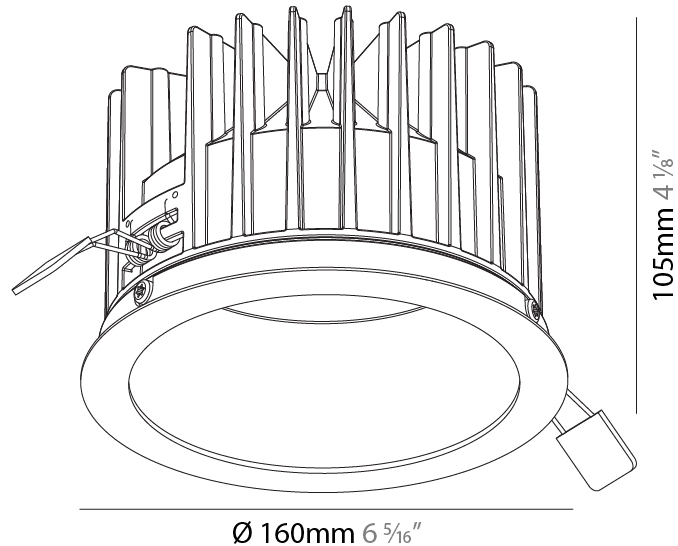

GENERAL

Series: Oiko
Subseries: Oiko Wide
Brand: Prolight
Division: Architectural
Mounting Type: Recessed
Mounting Location: Ceiling
Subcategory: Downlight

PHYSICAL

Shape: Round
Diameter (mm): 160
Diameter (in): 6 5/16
Height (mm): 105
Height (in): 4 1/8
Ceiling Thickness (mm): 10 / 12.5 / 15
Ceiling Thickness (in): 3/8 or 1/2 or 9/16
Min. Recessing Depth (mm): 120
Min. Recessing Depth (in): 4 3/4
Light Distribution: Downlight
Weight (kg): 0.936
Weight (lbs): 2.06
Fixture Finish: SSR / BKV / CWI / CRY / HAB / UFT / ITA / RUA / FTG / MYG / LOD / PUS / FRO / FUP / KIA / POP / BLS / SPG / MEY / GOH / GUM / CHC / COM / ABZ / JAG / OBR / MOS / ROR
Fixture Material: Aluminum Die Cast
Cut-out Measurements: D. - 155mm / 6 1/8"

ELECTRICAL

Lamp Type: LED (Zhaga Standard)
Input Wattage (W): 37.4
Total Output Wattage (W): 34
Dimming: Tri-Mode (Non-Dimming and Phase Dimming (120Vac only) and 0-10V Dimming)
Driver Included: No
Driver Location: Recessed Housing
Driver Type: Constant Current - Universal
Housing: See components
Input Voltage (V): 120 - 277
Constant Current (MA): 900

LED

Number of LEDs: 1
Color Temperature (°K): 3000 / 3500 / 4000
Max. Delivered Lumen (lm): 3490 / 2597 / 2650
Nominal Lumen (lm): 4309 / 3205 / 3270
CRI: >90 CRI
Lamp Life (hrs): 50000

OPTICAL

RATINGS AND CERTIFICATIONS

Certified By: Certified for North American Standards
IP rating: IP20