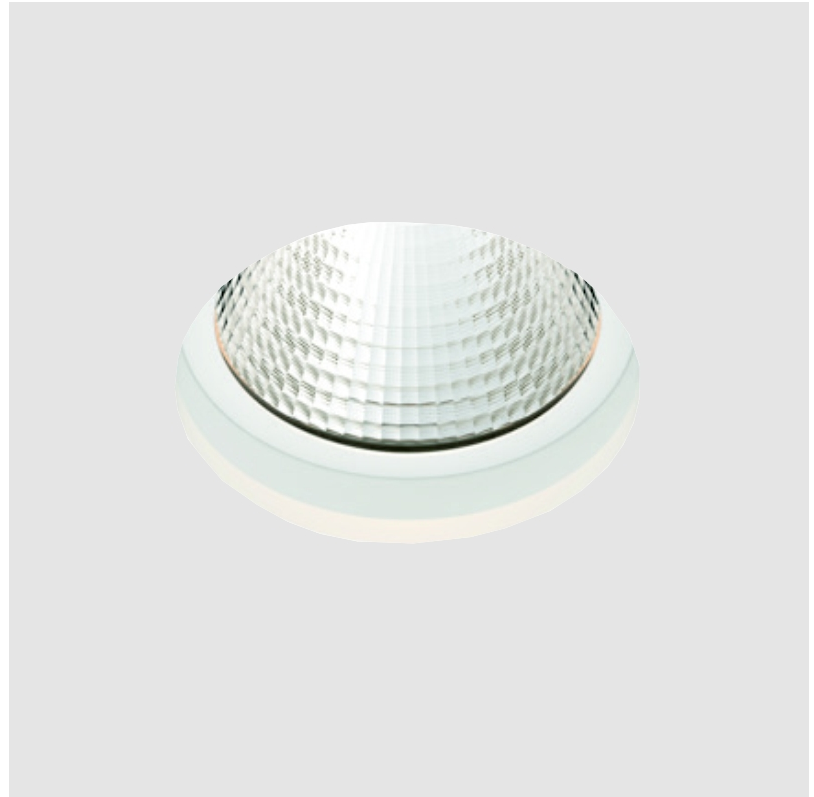

PHYSICAL

Shape: Round
Diameter (mm): 160
Diameter (in): 6 5/16
Height (mm): 146
Height (in): 5 3/4
Ceiling Thickness (mm): 10 / 12.5 / 15
Ceiling Thickness (in): 3/8 or 1/2 or 9/16
Min. Recessing Depth (mm): 160
Min. Recessing Depth (in): 6 5/16
Light Distribution: Downlight
Weight (kg): 1.282
Weight (lbs): 2.826
Fixture Finish: SSR / BKV / CWI / CRY / HAB / UFT / ITA / RUA / FTG / MYG / LOD / PUS / FRO / FUP / KIA / POP / BLS / SPG / MEY / GOH / GUM / CHC / COM / ABZ / JAG / OBR / MOS / ROR
Fixture Material: Aluminum Die Cast
Cut-out Measurements: 172mm / 6 3/4"
Upon Request: Unique Sizes Unique Ceiling Thickness

ELECTRICAL

Lamp Type: LED (Zhaga Standard)
Input Wattage (W): 37.4
Total Output Wattage (W): 33.6 / 34.1
Dimming: Tri-Mode (Non-Dimming and Phase Dimming (120Vac only) and 0-10V Dimming)
Driver Included: No
Driver Location: Recessed Housing
Driver Type: Constant Current - Universal
Driver Class: Class 2
Housing: See components
Input Voltage (V): 120 - 277
Constant Current (MA): 900

LED

Color Temperature (°K): 2700 / 3000 / 3500 / 4000
Max. Delivered Lumen (lm): 2940 / 3123
CRI: >90 CRI
Lamp Life (hrs): 50000
Upon Request: Special Color Temperature RGB-W Tunable White Special LED

OPTICAL

Reflector°: 17 / 30 / 50
Upon Request: Special Beam Angles

RATINGS AND CERTIFICATIONS

Certified By: Certified for North American Standards
IP rating: IP20