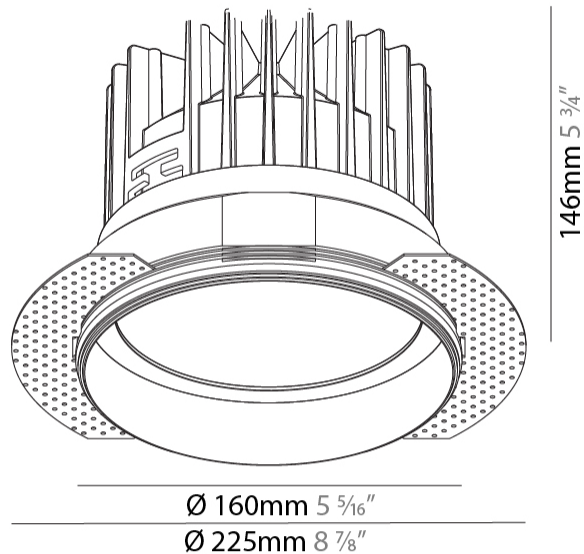

PHYSICAL

Shape: Round
Diameter (mm): 160
Diameter (in): 6 5/16
Height (mm): 146
Height (in): 5 3/4
Ceiling Thickness (mm): 10 / 12.5 / 15
Ceiling Thickness (in): 3/8 or 1/2 or 9/16
Min. Recessing Depth (mm): 160
Min. Recessing Depth (in): 6 5/16
Light Distribution: Downlight
Weight (kg): 1.282
Weight (lbs): 2.826
Fixture Finish: SSR / BKV / CWI / CRY / HAB / UFT / ITA / RUA / FTG / MYG / LOD / PUS / FRO / FUP / KIA / POP / BLS / SPG / MEY / GOH / GUM / CHC / COM / ABZ / JAG / OBR / MOS / ROR
Fixture Material: Aluminum Die Cast
Cut-out Measurements: 172mm / 6 3/4"
Upon Request: Unique Sizes Unique Ceiling Thickness

ELECTRICAL

Lamp Type: LED (Zhaga Standard)
Input Wattage (W): 37.4
Total Output Wattage (W): 33.6 / 34.1
Dimming: Tri-Mode (Non-Dimming and Phase Dimming (120Vac only) and 0-10V Dimming)
Driver Included: No
Driver Location: Recessed Housing
Driver Type: Constant Current - Universal
Driver Class: Class 2
Housing: See components
Input Voltage (V): 120 - 277
Constant Current (MA): 900

LED

Color Temperature (°K): 2700 / 3000 / 3500 / 4000
Max. Delivered Lumen (lm): 2940 / 3123
CRI: >90 CRI
Lamp Life (hrs): 50000
Upon Request: Special Color Temperature RGB-W Tunable White Special LED

OPTICAL

Reflector°: 17 / 30 / 50
Upon Request: Special Beam Angles

RATINGS AND CERTIFICATIONS

Certified By: Certified for North American Standards
IP rating: IP20