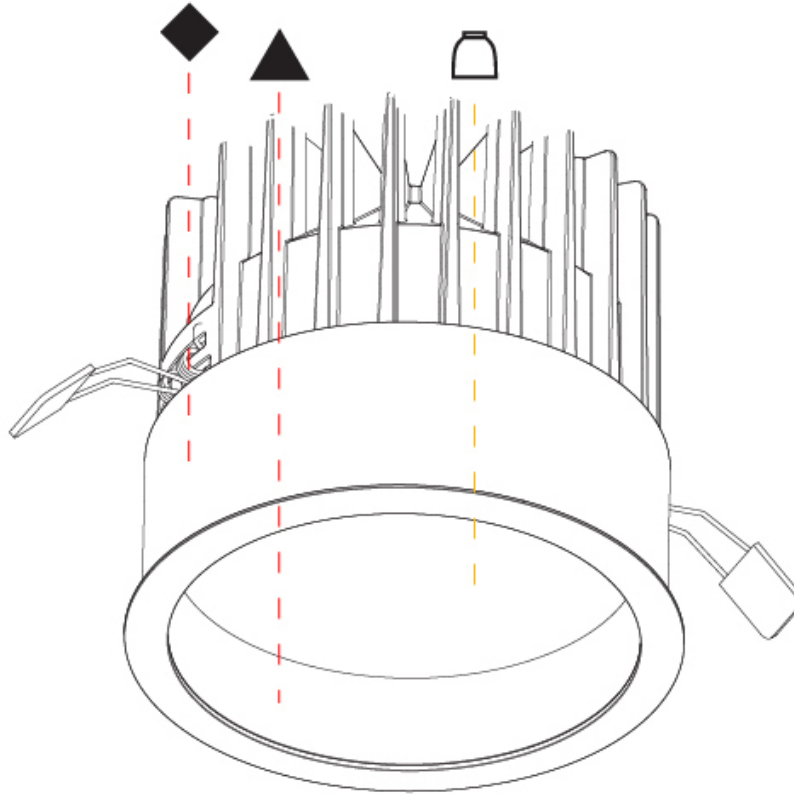

OIKO COMFORT RECESSED

A35722-

PROJECT _____

TYPE _____

SPECIFIER _____

QUANTITY _____

DATE _____

A